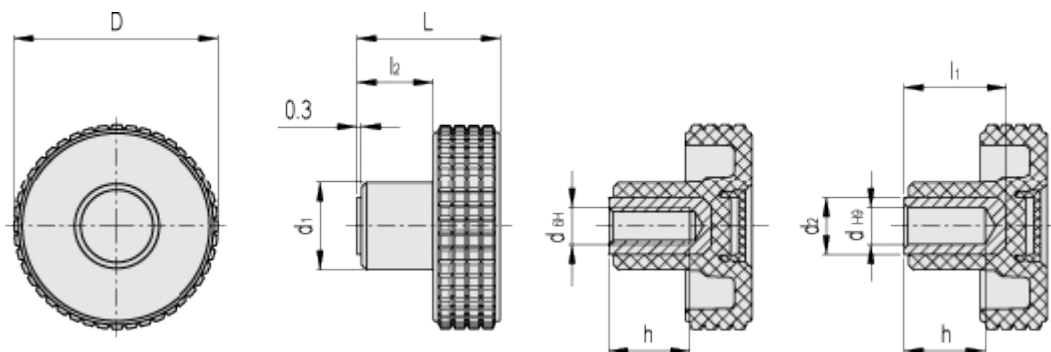

# Data Sheet

Article number: 23020343165

Description: E+G Fingregreb MBT.40-B-6-C5, blue centre cap

## Measures

D	= 39.5	l2 = 12.5
d1	= 17	
d2	= 12	
dH6	= -	
dH9	= 6	
h	= 14	
L	= 26.5	
l1	= 17	